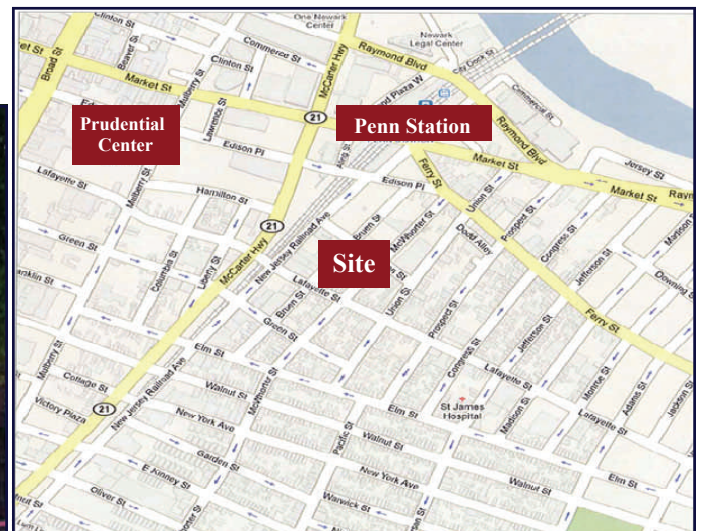

Available for Sale

Potential Development Site

59-65 McWhorter Street, Newark, NJ 07105

Located
5 blocks from Newark Prudential Center &
4 blocks from Penn Station

FACTS

- Lot size: 17,300 Sq. Ft.
- 2 Buildings: 3 story: 15,000 Sq. Ft.
1 story: 5,000 Sq. Ft.
- Access from two streets