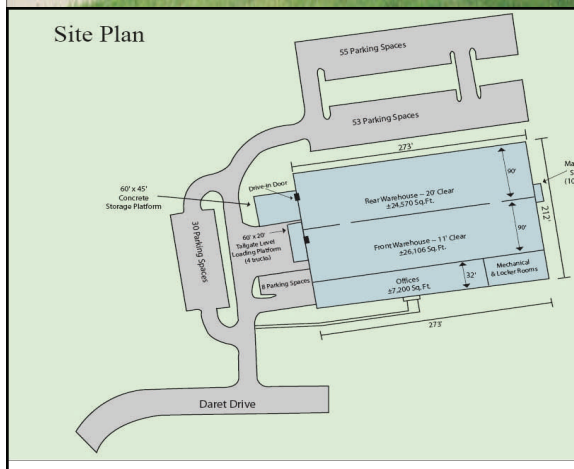

New Pricing for 2009
33 Daret Drive
Ringwood, NJ
Now offered at \$2,500,000.00 (\$42.86 per SF)

Also available for Lease

Asking Lease Price: \$3.50 PSF NNN

Total Sq. Ft. 58,326 Sq. Ft.
Office: 7,000 Sq. Ft.
Loading: 4 Tailgate 1 Drive In
Acreage: 11.5 acres
Power: 1200 amps
Year Built: 1982